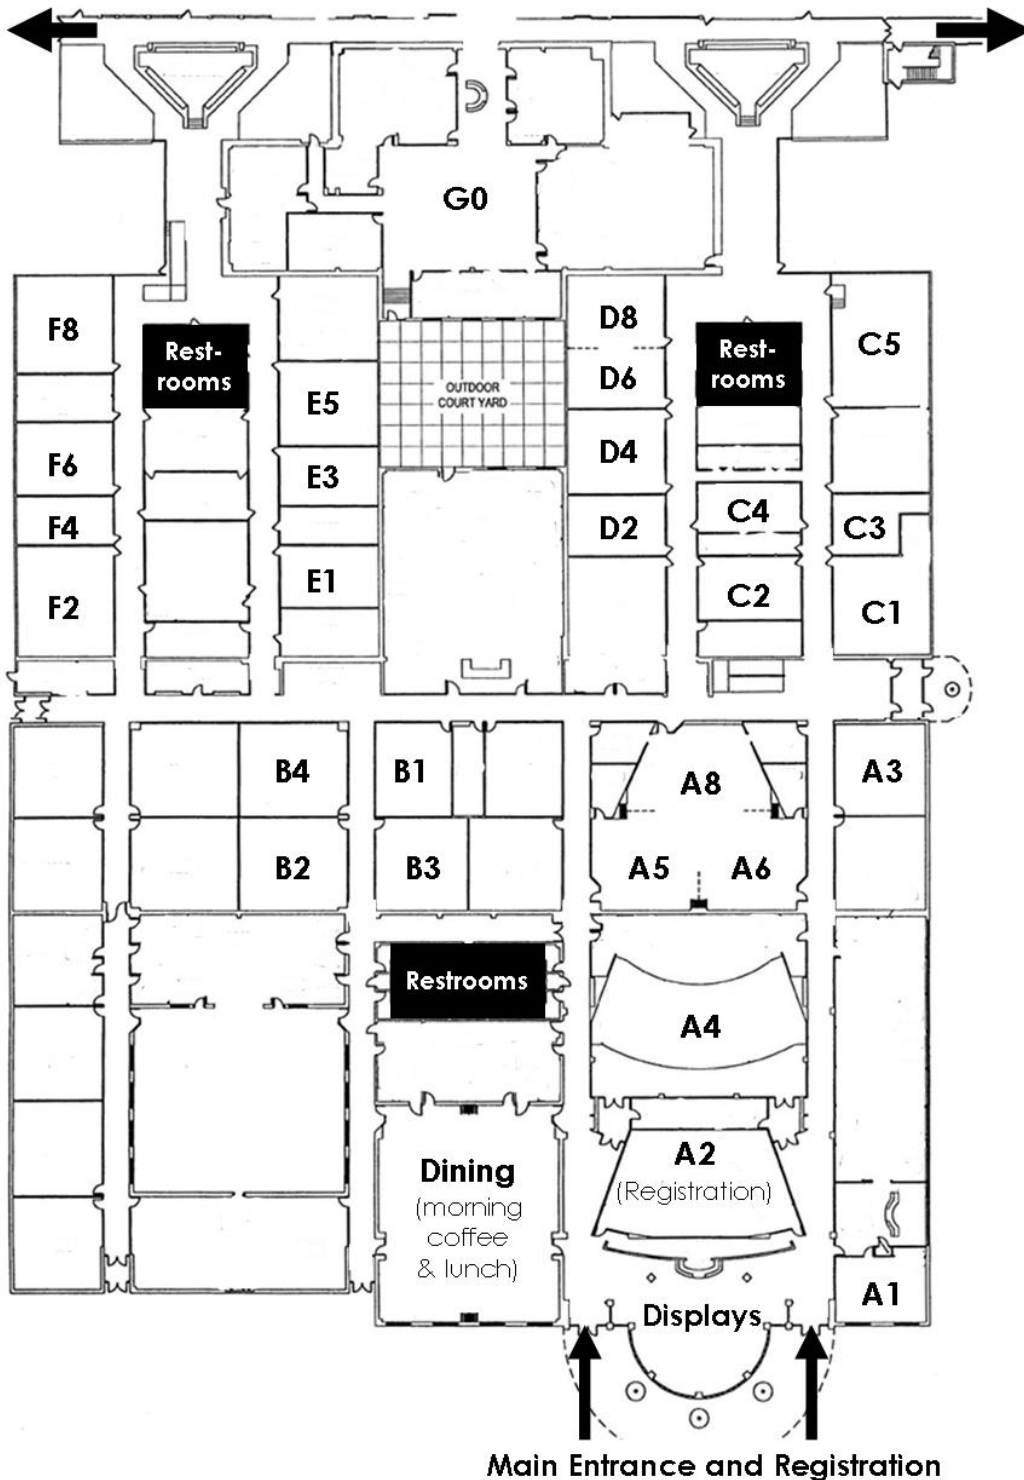

# Kishwaukee College Map

**to Gymnasium** (opening worship & keynote)  
**to Cafeteria** (lunch and workshop room H1)

The opening worship and keynote presentation will be in the Gymnasium.

Lunch will be served in both the Dining Hall near the Main Entrance and in the Cafeteria.

Registration will be in room A2 near the main entrance. Morning rolls and coffee will be served in the Dining Hall.

Displays will be near the main entrance. Lunch will be served in both the Dining Hall and the Cafeteria.