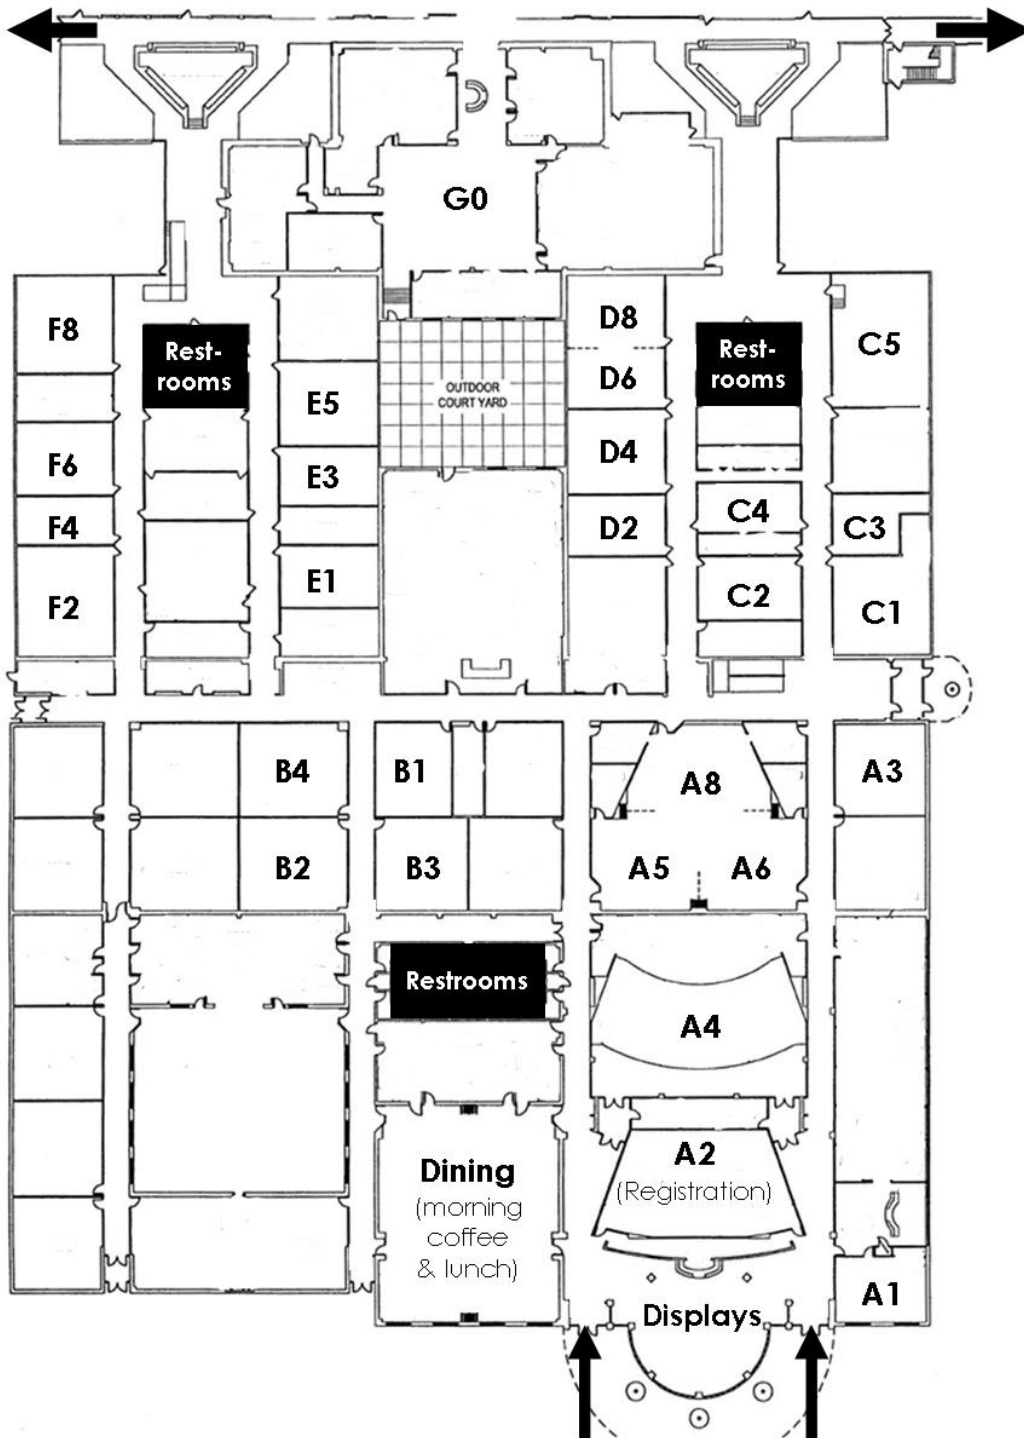

to Gymnasium

(opening worship & keynote)

to Cafeteria

(lunch and workshop room H1)

The opening worship and keynote presentation will be in the Gymnasium.

Lunch will be served in both the Dining Hall near the Main Entrance and in the Cafeteria.

Registration will be in room A2 near the main entrance. Morning rolls and coffee will be served in the Dining Hall.

Displays will be near the main entrance. Lunch will be served in both the Dining Hall and the Cafeteria.